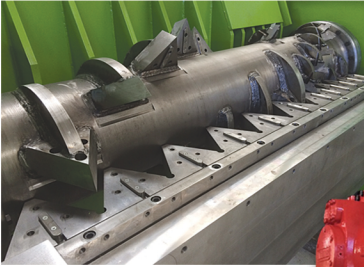

# The ECO Monster Stands Above All the Rest.

New ECO Monster Shredder  
Cutting Chamber with Fast Knife  
Replacement

State-of-the-Art  
Hydraulic Drive System

ECO Monster Single-Shaft Shredder

Call Now. Request a Free Quote:

**USA 1-801-505-6841**

**ECO GREEN**  
EQUIPMENT

[ecogreenequipment.com](http://ecogreenequipment.com)

**The new ECO Green Monster Single-Shaft Shredder is the perfect primary shredder for downsizing large tires such as OTR, Super Singles, and agricultural tires.**

The power of our hydraulic drive system will produce properly sized shreds for your market. It's the perfect solution for multiple waste reduction applications. Operate as a single machine or combine with an integrated ECO Green Waste Reduction Module.