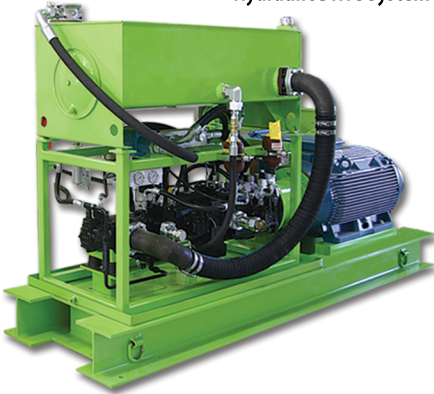

# The ECO Monster Stands Above All the Rest.

New ECO Monster Shredder  
Cutting Chamber with Fast Knife  
Replacement

State-of-the-Art  
Hydraulic Drive System

ECO Monster Single-Shaft Shredder

Call Now. Request a Free Quote:

**USA 1-801-505-6841**

**ECO GREEN**  
EQUIPMENT

[ecogreenequipment.com](http://ecogreenequipment.com)

**The new ECO Green Monster Single-Shaft Shredder is the perfect primary shredder for downsizing large tires such as OTR, Super Singles, and agricultural tires.**

The power of our hydraulic drive system will produce properly sized shreds for your market. It's the perfect solution for multiple waste reduction applications. Operate as a single machine or combine with an integrated ECO Green Waste Reduction Module.