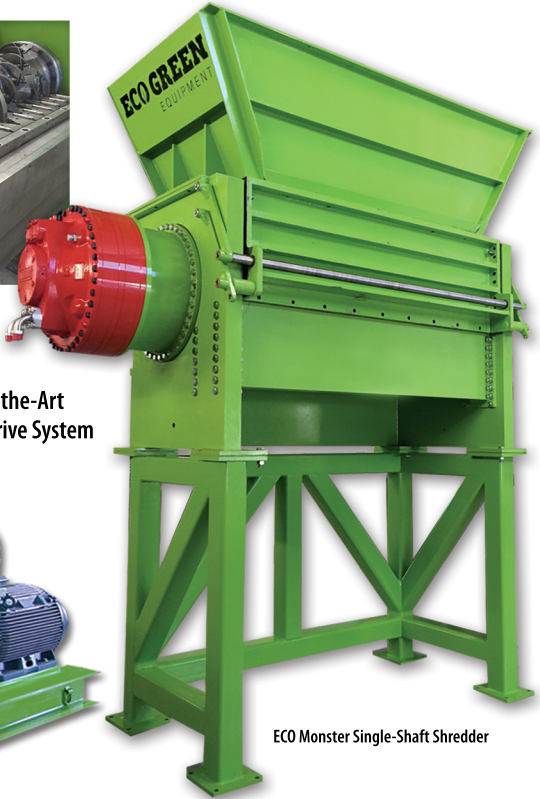

# The ECO Monster Stands Above All the Rest.

New ECO Monster Shredder  
Cutting Chamber with Fast Knife  
Replacement

State-of-the-Art  
Hydraulic Drive System

ECO Monster Single-Shaft Shredder

Call Now. Request a Free Quote:

**USA 1-801-505-6841**

**ECO GREEN**  
EQUIPMENT

[ecogreenequipment.com](http://ecogreenequipment.com)

**The new ECO Green Monster Single-Shaft Shredder is the perfect primary shredder for downsizing large tires such as OTR, Super Singles, and agricultural tires.**

The power of our hydraulic drive system will produce properly sized shreds for your market. It's the perfect solution for multiple waste reduction applications. Operate as a single machine or combine with an integrated ECO Green Waste Reduction Module.